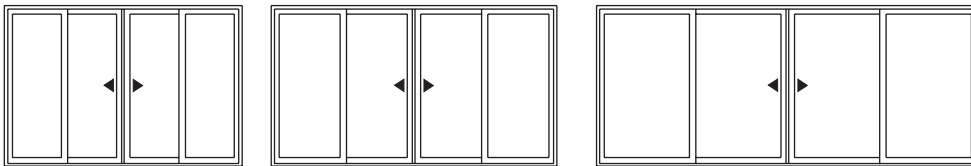

Slide Patio Door

R.O.	118-3/8"	142-3/8"	190-3/8"
U.D.	117-7/8"	141-7/8"	189-7/8"
80" 79-1/2"			
82" 81-1/2"			
96" 95-1/2"			

Slide Patio Door 4-Wide Unit

Transoms are available for all sliding doors in 12", 18" and 24" rough opening heights.