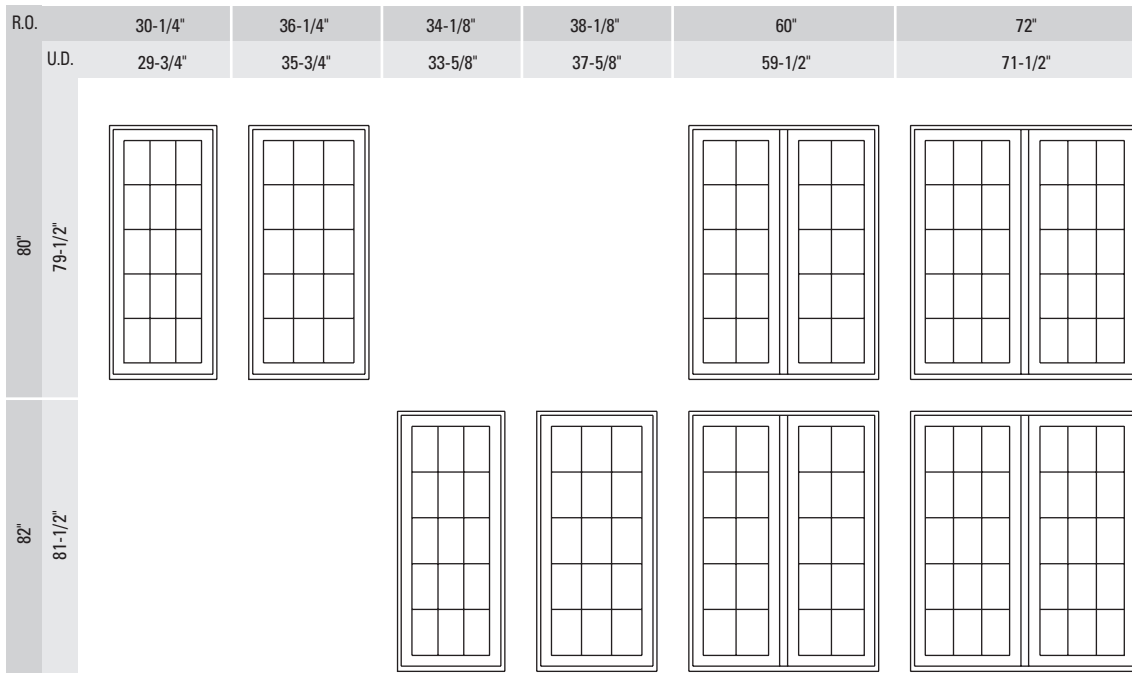

ELEVATIONS

In-Swing Patio Door

In-Swing Patio Door Sidelites

Transoms are available for all swing doors in 12", 18" and 24" rough opening heights.

French In-Swing Patio Door

French In-Swing Patio Door Sidelites

Transoms are available for all swing doors in 12", 18" and 24" rough opening heights.