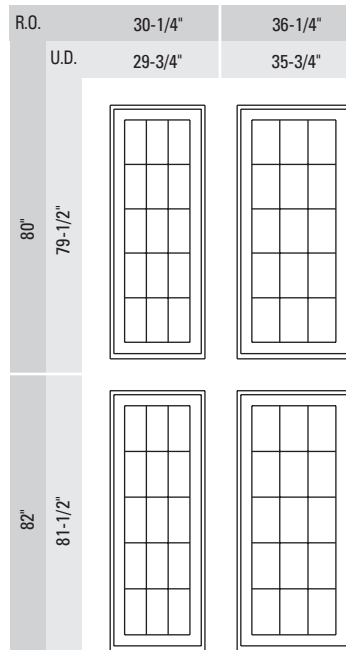

ELEVATIONS

In-Swing Patio Door

In-Swing Patio Door Sidelites

Transoms are available for all swing doors in 12", 18" and 24" rough opening heights.

French In-Swing Patio Door

French In-Swing Patio Door Sidelites

Transoms are available for all swing doors in 12", 18" and 24" rough opening heights.