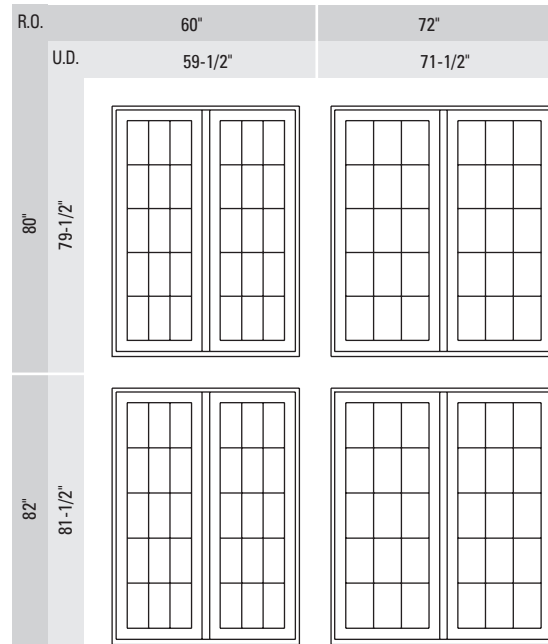

ELEVATIONS

In-Swing Patio Door

In-Swing Patio Door Sidelites

Transoms are available for all swing doors in 12", 18" and 24" rough opening heights.

French In-Swing Patio Door

French In-Swing Patio Door Sidelites

Transoms are available for all swing doors in 12", 18" and 24" rough opening heights.