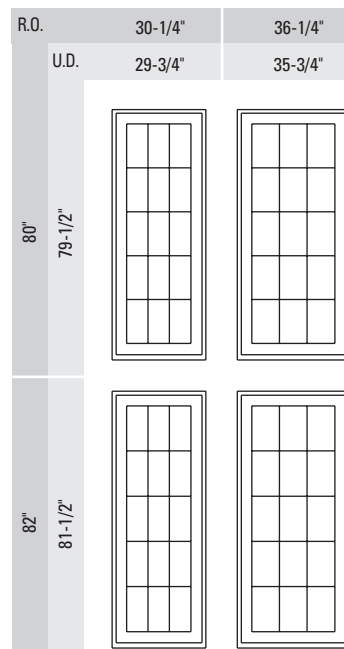

ELEVATIONS

In-Swing Patio Door

In-Swing Patio Door Sidelites

Transoms are available for all swing doors in 12", 18" and 24" rough opening heights.

French In-Swing Patio Door

French In-Swing Patio Door Sidelites

Transoms are available for all swing doors in 12", 18" and 24" rough opening heights.