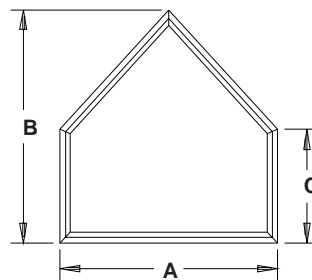

TRAPEZOID

Minimum Side: 7"
Minimum Height: 18"
Minimum Base: 18"
Maximum Base: 120"

PARALLELOGRAM

RIGHT

Minimum Side: 14"
Maximum Base: 120"
Minimum Pitch: 5/12

EXTENDED OCTAGON

Minimum Side: 20"
Maximum Base: 72"

TRIANGLE

Minimum Base: 18"
Minimum Height: 7"
Maximum Base: 120"
Minimum Pitch: 5/12

PENTOID

Minimum Side: 7"
Minimum Base: 18"
Minimum Height: 18"
Maximum Base: 120"
Minimum Pitch: 5/12

Direct Set and Single Hung Picture Frame Specialty units are available within the above parameters. Other custom shapes are available upon request. 10' Maximum in either width or height, not to exceed 40 sq. ft.

IF YOU HAVE ANY QUESTIONS REGARDING SIZE OUTSIDE OF THESE LIMITATIONS, PLEASE CONTACT TIMELINE

HALF ROUNDS

Minimum Diameter DS Frame: 24"
 Minimum Diameter SH Picture Frame: 24"
 Maximum Diameter: 114"

QUARTER ROUNDS

GOthic

Minimum Radius: 12"
 Minimum Base: 14"
 Maximum Base: 120"
 Maximum R.O.: 40 Sq. Ft.

SEGMENT

Minimum Height: 12"
 Minimum Base: 24"
 Maximum Base: 144"
 Minimum Width to Height Ratio: 5:1

OVAL

Minimum Width: 24" (36" SH)
 Minimum Height: 36" (40" SH)
 Maximum Width: 84"
 Maximum Height: 144"
 Maximum R.O.: 40 Sq. Ft.