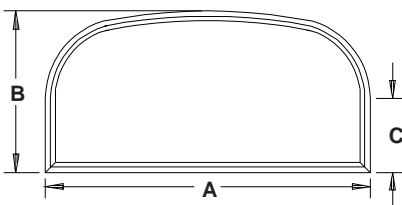

IF YOU HAVE ANY QUESTIONS REGARDING SIZE OUTSIDE OF THESE LIMITATIONS, PLEASE CONTACT TIMELINE

HALF ROUNDS

Minimum Diameter DS Frame: 24"
 Minimum Diameter SH Picture Frame: 24"
 Maximum Diameter: 114"

QUARTER ROUNDS

Minimum Base: 14"
 Maximum Base: 80"

EXTENDED LEG QUARTER ROUNDS

Minimum Leg: 7"
 Minimum Base: 14"
 Maximum Base: 80"
 Maximum R.O.: 40 Sq. Ft.

EXTENDED LEG HALF ROUNDS

Minimum Leg: 7"
 Minimum Base: 24"
 Maximum Base: 120"
 Maximum R.O.: 40 Sq. Ft.

EXTENDED LEG ELLIPSE

Minimum Leg: 7"
 Minimum Base: 30"
 Maximum Base: 120"
 Maximum R.O.: 40 Sq. Ft.

ELLIPSE

Minimum Height: 15"
 Minimum Base: 30"
 Maximum Base: 120"

EXTENDED LEG GOTHIC

Minimum Radius: 12"
 Minimum Base: 20"
 Maximum Base: 120"
 Maximum R.O.: 40 Sq. Ft.

GOthic

Minimum Radius: 12"
 Minimum Base: 14"
 Maximum Base: 120"
 Maximum R.O.: 40 Sq. Ft.

SEGMENT

Minimum Height: 12"
 Minimum Base: 24"
 Maximum Base: 144"
 Minimum Width to Height Ratio: 5:1

OVAL

Minimum Width: 24" (36" SH)
 Minimum Height: 36" (40" SH)
 Maximum Width: 84"
 Maximum Height: 144"
 Maximum R.O.: 40 Sq. Ft.