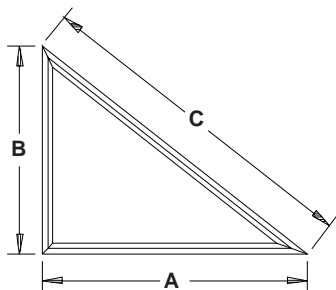

TRAPEZOID

Minimum Side: 7"
Minimum Height: 18"
Minimum Base: 18"
Maximum Base: 120"
Minimum Pitch: 5/12

RECTANGLE

Minimum Base: 12"
Maximum Base: 120"
Maximum R.O. = 40 sq. ft.

OCTAGON

Minimum Side: 20"
Maximum Base: 72"

TRAPEZOID

Minimum Side: 7"
Minimum Height: 18"
Minimum Base: 18"
Maximum Base: 120"

PARALLELOGRAM

RIGHT

Minimum Side: 14"
Maximum Base: 120"
Minimum Pitch: 5/12

EXTENDED OCTAGON

Minimum Side: 20"
Maximum Base: 72"

TRIANGLE

Minimum Base: 18"
Minimum Height: 7"
Maximum Base: 120"
Minimum Pitch: 5/12

PENTOID

Minimum Side: 7"
Minimum Base: 18"
Minimum Height: 18"
Maximum Base: 120"
Minimum Pitch: 5/12

Direct Set and Single Hung Picture Frame Specialty units are available within the above parameters. Other custom shapes are available upon request. 10' Maximum in either width or height, not to exceed 40 sq. ft.

IF YOU HAVE ANY QUESTIONS REGARDING SIZE OUTSIDE OF THESE LIMITATIONS, PLEASE CONTACT TIMELINE

HALF ROUNDS

Minimum Diameter DS Frame: 24"
 Minimum Diameter SH Picture Frame: 24"
 Maximum Diameter: 114"

QUARTER ROUNDS