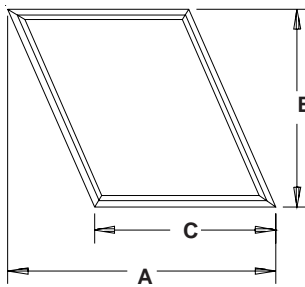

TRAPEZOID

Minimum Side: 7"
Minimum Height: 18"
Minimum Base: 18"
Maximum Base: 120"
Minimum Pitch: 5/12

RECTANGLE

Minimum Base: 12"
Maximum Base: 120"
Maximum R.O. = 40 sq. ft.

OCTAGON

Minimum Side: 20"
Maximum Base: 72"

TRAPEZOID

Minimum Side: 7"
Minimum Height: 18"
Minimum Base: 18"
Maximum Base: 120"

PARALLELOGRAM

RIGHT

Minimum Side: 14"
Maximum Base: 120"
Minimum Pitch: 5/12

EXTENDED OCTAGON

Minimum Side: 20"
Maximum Base: 72"

TRIANGLE

Minimum Base: 18"
Minimum Height: 7"
Maximum Base: 120"
Minimum Pitch: 5/12

PENTOID

Minimum Side: 7"
Minimum Base: 18"
Minimum Height: 18"
Maximum Base: 120"
Minimum Pitch: 5/12

Direct Set and Single Hung Picture Frame Specialty units are available within the above parameters. Other custom shapes are available upon request. 10' Maximum in either width or height, not to exceed 40 sq. ft.

GOthic

Minimum Radius: 12"
Minimum Base: 14"
Maximum Base: 120"
Maximum R.O.: 40 Sq. Ft.

SEGMENT

Minimum Height: 12"
Minimum Base: 24"
Maximum Base: 144"
Minimum Width to Height Ratio: 5:1

OVAL

Minimum Width: 24" (36" SH)
Minimum Height: 36" (40" SH)
Maximum Width: 84"
Maximum Height: 144"
Maximum R.O.: 40 Sq. Ft.