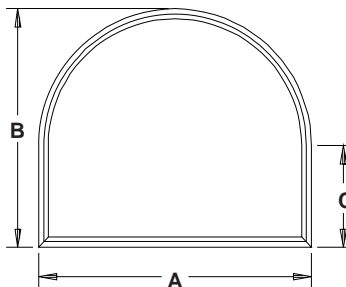

TRIANGLE

Minimum Base: 18"
Minimum Height: 7"
Maximum Base: 120"
Minimum Pitch: 5/12

PENTOID

Minimum Side: 7"
Minimum Base: 18"
Minimum Height: 18"
Maximum Base: 120"
Minimum Pitch: 5/12

Direct Set and Single Hung Picture Frame Specialty units are available within the above parameters. Other custom shapes are available upon request. 10' Maximum in either width or height, not to exceed 40 sq. ft.

IF YOU HAVE ANY QUESTIONS REGARDING SIZE OUTSIDE OF THESE LIMITATIONS, PLEASE CONTACT TIMELINE

HALF ROUNDS

Minimum Diameter DS Frame: 24"
 Minimum Diameter SH Picture Frame: 24"
 Maximum Diameter: 114"

QUARTER ROUNDS

Minimum Base: 14"
 Maximum Base: 80"

EXTENDED LEG QUARTER ROUNDS

Minimum Leg: 7"
 Minimum Base: 14"
 Maximum Base: 80"
 Maximum R.O.: 40 Sq. Ft.

EXTENDED LEG HALF ROUNDS

Minimum Leg: 7"
 Minimum Base: 24"
 Maximum Base: 120"
 Maximum R.O.: 40 Sq. Ft.

GOthic

Minimum Radius: 12"
 Minimum Base: 14"
 Maximum Base: 120"
 Maximum R.O.: 40 Sq. Ft.

SEGMENT

Minimum Height: 12"
 Minimum Base: 24"
 Maximum Base: 144"
 Minimum Width to Height Ratio: 5:1

OVAL

Minimum Width: 24" (36" SH)
 Minimum Height: 36" (40" SH)
 Maximum Width: 84"
 Maximum Height: 144"
 Maximum R.O.: 40 Sq. Ft.