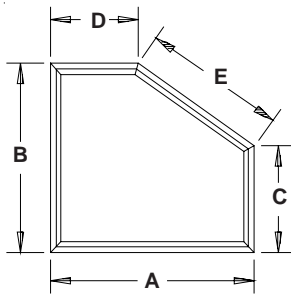

TRAPEZOID

Minimum Side: 7"
Minimum Height: 18"
Minimum Base: 18"
Maximum Base: 120"
Minimum Pitch: 5/12

RECTANGLE

Minimum Base: 12"
Maximum Base: 120"
Maximum R.O. = 40 sq. ft.

OCTAGON

Minimum Side: 20"
Maximum Base: 72"

TRAPEZOID

Minimum Side: 7"
Minimum Height: 18"
Minimum Base: 18"
Maximum Base: 120"

PARALLELOGRAM

RIGHT

Minimum Side: 14"
Maximum Base: 120"
Minimum Pitch: 5/12

EXTENDED OCTAGON

Minimum Side: 20"
Maximum Base: 72"

TRIANGLE

Minimum Base: 18"
Minimum Height: 7"
Maximum Base: 120"
Minimum Pitch: 5/12

PENTOID

Minimum Side: 7"
Minimum Base: 18"
Minimum Height: 18"
Maximum Base: 120"
Minimum Pitch: 5/12

Direct Set and Single Hung Picture Frame Specialty units are available within the above parameters. Other custom shapes are available upon request. 10' Maximum in either width or height, not to exceed 40 sq. ft.

GOthic

Minimum Radius: 12"
Minimum Base: 14"
Maximum Base: 120"
Maximum R.O.: 40 Sq. Ft.

SEGMENT

Minimum Height: 12"
Minimum Base: 24"
Maximum Base: 144"
Minimum Width to Height Ratio: 5:1

OVAL

Minimum Width: 24" (36" SH)
Minimum Height: 36" (40" SH)
Maximum Width: 84"
Maximum Height: 144"
Maximum R.O.: 40 Sq. Ft.