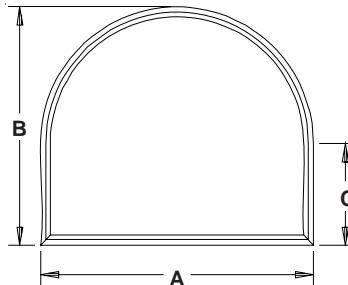

IF YOU HAVE ANY QUESTIONS REGARDING SIZE OUTSIDE OF THESE LIMITATIONS, PLEASE CONTACT TIMELINE

HALF ROUNDS

Minimum Diameter DS Frame: 24"
Minimum Diameter SH Picture Frame: 24"
Maximum Diameter: 114"

QUARTER ROUNDS

Minimum Base: 14"
Maximum Base: 80"

EXTENDED LEG QUARTER ROUNDS

Minimum Leg: 7"
Minimum Base: 14"
Maximum Base: 80"
Maximum R.O.: 40 Sq. Ft.

EXTENDED LEG ELLIPSE

Minimum Leg: 7"
Minimum Base: 30"
Maximum Base: 120"
Maximum R.O.: 40 Sq. Ft.

EXTENDED LEG HALF ROUNDS

Minimum Leg: 7"
Minimum Base: 24"
Maximum Base: 120"
Maximum R.O.: 40 Sq. Ft.

ELLIPSE

Minimum Height: 15"
Minimum Base: 30"
Maximum Base: 120"

EXTENDED LEG GOTHIC

Minimum Radius: 12"
Minimum Base: 20"
Maximum Base: 120"
Maximum R.O.: 40 Sq. Ft.

GOthic

Minimum Radius: 12"
Minimum Base: 14"
Maximum Base: 120"
Maximum R.O.: 40 Sq. Ft.

SEGMENT

Minimum Height: 12"
Minimum Base: 24"
Maximum Base: 144"
Minimum Width to Height Ratio: 5:1

OVAL

Minimum Width: 24" (36" SH)
Minimum Height: 36" (40" SH)
Maximum Width: 84"
Maximum Height: 144"
Maximum R.O.: 40 Sq. Ft.