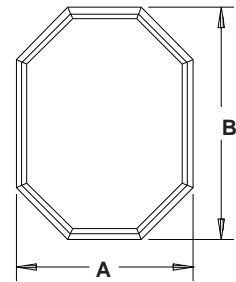

TRAPEZOID

Minimum Side: 7"
Minimum Height: 18"
Minimum Base: 18"
Maximum Base: 120"

PARALLELOGRAM

RIGHT

Minimum Side: 14"
Maximum Base: 120"
Minimum Pitch: 5/12

EXTENDED OCTAGON

Minimum Side: 20"
Maximum Base: 72"

TRIANGLE

Minimum Base: 18"
Minimum Height: 7"
Maximum Base: 120"
Minimum Pitch: 5/12

PENTOID

Minimum Side: 7"
Minimum Base: 18"
Minimum Height: 18"
Maximum Base: 120"
Minimum Pitch: 5/12

Direct Set and Single Hung Picture Frame Specialty units are available within the above parameters. Other custom shapes are available upon request. 10' Maximum in either width or height, not to exceed 40 sq. ft.

IF YOU HAVE ANY QUESTIONS REGARDING SIZE OUTSIDE OF THESE LIMITATIONS, PLEASE CONTACT TIMELINE

HALF ROUNDS

Minimum Diameter DS Frame: 24"
 Minimum Diameter SH Picture Frame: 24"
 Maximum Diameter: 114"

QUARTER ROUNDS

GOthic

Minimum Radius: 12"
 Minimum Base: 14"
 Maximum Base: 120"
 Maximum R.O.: 40 Sq. Ft.

SEGMENT

Minimum Height: 12"
 Minimum Base: 24"
 Maximum Base: 144"
 Minimum Width to Height Ratio: 5:1

OVAL

Minimum Width: 24" (36" SH)
 Minimum Height: 36" (40" SH)
 Maximum Width: 84"
 Maximum Height: 144"
 Maximum R.O.: 40 Sq. Ft.