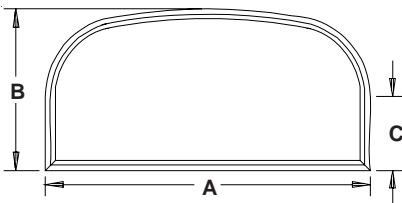

TRIANGLE

Minimum Base: 18"
Minimum Height: 7"
Maximum Base: 120"
Minimum Pitch: 5/12

PENTOID

Minimum Side: 7"
Minimum Base: 18"
Minimum Height: 18"
Maximum Base: 120"
Minimum Pitch: 5/12

Direct Set and Single Hung Picture Frame Specialty units are available within the above parameters. Other custom shapes are available upon request. 10' Maximum in either width or height, not to exceed 40 sq. ft.

IF YOU HAVE ANY QUESTIONS REGARDING SIZE OUTSIDE OF THESE LIMITATIONS, PLEASE CONTACT TIMELINE

HALF ROUNDS

Minimum Diameter DS Frame: 24"
Minimum Diameter SH Picture Frame: 24"
Maximum Diameter: 114"

QUARTER ROUNDS

Minimum Base: 14"
Maximum Base: 80"

EXTENDED LEG QUARTER ROUNDS

Minimum Leg: 7"
Minimum Base: 14"
Maximum Base: 80"
Maximum R.O.: 40 Sq. Ft.

EXTENDED LEG ELLIPSE

Minimum Leg: 7"
Minimum Base: 30"
Maximum Base: 120"
Maximum R.O.: 40 Sq. Ft.

EXTENDED LEG HALF ROUNDS

Minimum Leg: 7"
Minimum Base: 24"
Maximum Base: 120"
Maximum R.O.: 40 Sq. Ft.

ELLIPSE

Minimum Height: 15"
Minimum Base: 30"
Maximum Base: 120"

EXTENDED LEG GOTHIC

Minimum Radius: 12"
Minimum Base: 20"
Maximum Base: 120"
Maximum R.O.: 40 Sq. Ft.