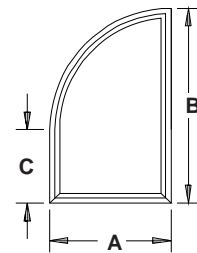

TRIANGLE

Minimum Base: 18"
Minimum Height: 7"
Maximum Base: 120"
Minimum Pitch: 5/12

PENTOID

Minimum Side: 7"
Minimum Base: 18"
Minimum Height: 18"
Maximum Base: 120"
Minimum Pitch: 5/12

Direct Set and Single Hung Picture Frame Specialty units are available within the above parameters. Other custom shapes are available upon request. 10' Maximum in either width or height, not to exceed 40 sq. ft.

IF YOU HAVE ANY QUESTIONS REGARDING SIZE OUTSIDE OF THESE LIMITATIONS, PLEASE CONTACT TIMELINE

HALF ROUNDS

Minimum Diameter DS Frame: 24"
 Minimum Diameter SH Picture Frame: 24"
 Maximum Diameter: 114"

QUARTER ROUNDS

Minimum Base: 14"
 Maximum Base: 80"

EXTENDED LEG QUARTER ROUNDS

Minimum Leg: 7"
 Minimum Base: 14"
 Maximum Base: 80"
 Maximum R.O.: 40 Sq. Ft.

EXTENDED LEG HALF ROUNDS

Minimum Leg: 7"
 Minimum Base: 24"
 Maximum Base: 120"
 Maximum R.O.: 40 Sq. Ft.

GOthic

Minimum Radius: 12"
 Minimum Base: 14"
 Maximum Base: 120"
 Maximum R.O.: 40 Sq. Ft.

SEGMENT

Minimum Height: 12"
 Minimum Base: 24"
 Maximum Base: 144"
 Minimum Width to Height Ratio: 5:1

OVAL

Minimum Width: 24" (36" SH)
 Minimum Height: 36" (40" SH)
 Maximum Width: 84"
 Maximum Height: 144"
 Maximum R.O.: 40 Sq. Ft.