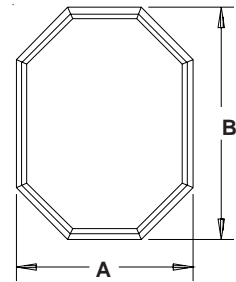

TRAPEZOID

Minimum Side: 7"
Minimum Height: 18"
Minimum Base: 18"
Maximum Base: 120"

PARALLELOGRAM

RIGHT

Minimum Side: 14"
Maximum Base: 120"
Minimum Pitch: 5/12

EXTENDED OCTAGON

Minimum Side: 20"
Maximum Base: 72"

TRIANGLE

Minimum Base: 18"
Minimum Height: 7"
Maximum Base: 120"
Minimum Pitch: 5/12

PENTOID

Minimum Side: 7"
Minimum Base: 18"
Minimum Height: 18"
Maximum Base: 120"
Minimum Pitch: 5/12

Direct Set and Single Hung Picture Frame Specialty units are available within the above parameters. Other custom shapes are available upon request. 10' Maximum in either width or height, not to exceed 40 sq. ft.

IF YOU HAVE ANY QUESTIONS REGARDING SIZE OUTSIDE OF THESE LIMITATIONS, PLEASE CONTACT TIMELINE

HALF ROUNDS

Minimum Diameter DS Frame: 24"
Minimum Diameter SH Picture Frame: 24"
Maximum Diameter: 114"

QUARTER ROUNDS

GOthic

Minimum Radius: 12"
Minimum Base: 14"
Maximum Base: 120"
Maximum R.O.: 40 Sq. Ft.

SEGMENT

Minimum Height: 12"
Minimum Base: 24"
Maximum Base: 144"
Minimum Width to Height Ratio: 5:1

OVAL

Minimum Width: 24" (36" SH)
Minimum Height: 36" (40" SH)
Maximum Width: 84"
Maximum Height: 144"
Maximum R.O.: 40 Sq. Ft.