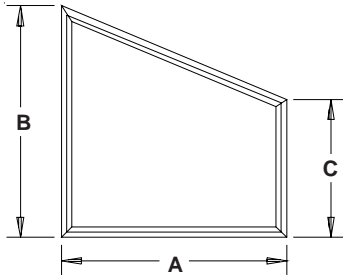

TRAPEZOID

Minimum Side: 7"
Minimum Height: 18"
Minimum Base: 18"
Maximum Base: 120"
Minimum Pitch: 5/12

RECTANGLE

Minimum Base: 12"
Maximum Base: 120"
Maximum R.O. = 40 sq. ft.

OCTAGON

Minimum Side: 20"
Maximum Base: 72"

TRAPEZOID

Minimum Side: 7"
Minimum Height: 18"
Minimum Base: 18"
Maximum Base: 120"

PARALLELOGRAM

RIGHT

Minimum Side: 14"
Maximum Base: 120"
Minimum Pitch: 5/12

EXTENDED OCTAGON

Minimum Side: 20"
Maximum Base: 72"

TRIANGLE

Minimum Base: 18"
Minimum Height: 7"
Maximum Base: 120"
Minimum Pitch: 5/12

PENTOID

Minimum Side: 7"
Minimum Base: 18"
Minimum Height: 18"
Maximum Base: 120"
Minimum Pitch: 5/12

Direct Set and Single Hung Picture Frame Specialty units are available within the above parameters. Other custom shapes are available upon request. 10' Maximum in either width or height, not to exceed 40 sq. ft.

GOthic

Minimum Radius: 12"
Minimum Base: 14"
Maximum Base: 120"
Maximum R.O.: 40 Sq. Ft.

SEGMENT

Minimum Height: 12"
Minimum Base: 24"
Maximum Base: 144"
Minimum Width to Height Ratio: 5:1

OVAL

Minimum Width: 24" (36" SH)
Minimum Height: 36" (40" SH)
Maximum Width: 84"
Maximum Height: 144"
Maximum R.O.: 40 Sq. Ft.