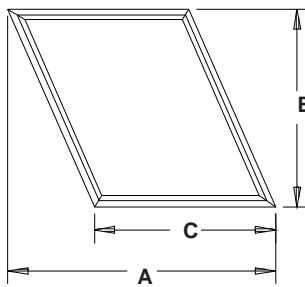

TRAPEZOID

Minimum Side: 7"
Minimum Height: 18"
Minimum Base: 18"
Maximum Base: 120"
Minimum Pitch: 5/12

RECTANGLE

Minimum Base: 12"
Maximum Base: 120"
Maximum R.O. = 40 sq. ft.

OCTAGON

Minimum Side: 20"
Maximum Base: 72"

TRAPEZOID

Minimum Side: 7"
Minimum Height: 18"
Minimum Base: 18"
Maximum Base: 120"

PARALLELOGRAM

RIGHT

Minimum Side: 14"
Maximum Base: 120"
Minimum Pitch: 5/12

EXTENDED OCTAGON

Minimum Side: 20"
Maximum Base: 72"

TRIANGLE

Minimum Base: 18"
Minimum Height: 7"
Maximum Base: 120"
Minimum Pitch: 5/12

PENTOID

Minimum Side: 7"
Minimum Base: 18"
Minimum Height: 18"
Maximum Base: 120"
Minimum Pitch: 5/12

Direct Set and Single Hung Picture Frame Specialty units are available within the above parameters. Other custom shapes are available upon request. 10' Maximum in either width or height, not to exceed 40 sq. ft.

GOthic

Minimum Radius: 12"
 Minimum Base: 14"
 Maximum Base: 120"
 Maximum R.O.: 40 Sq. Ft.

SEGMENT

Minimum Height: 12"
 Minimum Base: 24"
 Maximum Base: 144"
 Minimum Width to Height Ratio: 5:1

OVAL

Minimum Width: 24" (36" SH)
 Minimum Height: 36" (40" SH)
 Maximum Width: 84"
 Maximum Height: 144"
 Maximum R.O.: 40 Sq. Ft.