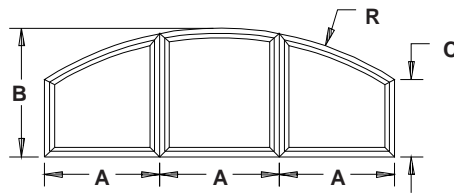

GOthic

Minimum Radius: 12"
 Minimum Base: 14"
 Maximum Base: 120"
 Maximum R.O.: 40 Sq. Ft.

SEGMENT

Minimum Height: 12"
 Minimum Base: 24"
 Maximum Base: 144"
 Minimum Width to Height Ratio: 5:1

OVAL

Minimum Width: 24" (36" SH)
 Minimum Height: 36" (40" SH)
 Maximum Width: 84"
 Maximum Height: 144"
 Maximum R.O.: 40 Sq. Ft.

CIRCLE

Minimum Diameter: 24"
 Maximum Diameter: 80"

EXTENDED LEG SEGMENTS

Minimum Base: 14"
 Maximum Radius: 12"
 Minimum Leg: 7"

Maximum Height: 120"
 Maximum Base: 120"
 Maximum R.O.: 40 Sq. Ft.

Direct Set and Single Hung Picture Frame Specialty units are available within the above parameters. Other custom shapes are available upon request. 10' Maximum in either width or height, not to exceed 40 sq. ft.