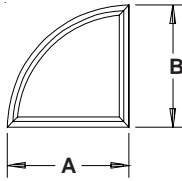

TRAPEZOID

Minimum Side: 7"
Minimum Height: 18"
Minimum Base: 18"
Maximum Base: 120"

PARALLELOGRAM

RIGHT

Minimum Side: 14"
Maximum Base: 120"
Minimum Pitch: 5/12

EXTENDED OCTAGON

Minimum Side: 20"
Maximum Base: 72"

TRIANGLE

Minimum Base: 18"
Minimum Height: 7"
Maximum Base: 120"
Minimum Pitch: 5/12

PENTOID

Minimum Side: 7"
Minimum Base: 18"
Minimum Height: 18"
Maximum Base: 120"
Minimum Pitch: 5/12

Direct Set and Single Hung Picture Frame Specialty units are available within the above parameters. Other custom shapes are available upon request. 10' Maximum in either width or height, not to exceed 40 sq. ft.

IF YOU HAVE ANY QUESTIONS REGARDING SIZE OUTSIDE OF THESE LIMITATIONS, PLEASE CONTACT TIMELINE

HALF ROUNDS

Minimum Diameter DS Frame: 24"
Minimum Diameter SH Picture Frame: 24"
Maximum Diameter: 114"

QUARTER ROUNDS

Minimum Base: 14"
Maximum Base: 80"

EXTENDED LEG QUARTER ROUNDS

Minimum Leg: 7"
Minimum Base: 14"
Maximum Base: 80"
Maximum R.O.: 40 Sq. Ft.

EXTENDED LEG ELLIPSE

Minimum Leg: 7"
Minimum Base: 30"
Maximum Base: 120"
Maximum R.O.: 40 Sq. Ft.