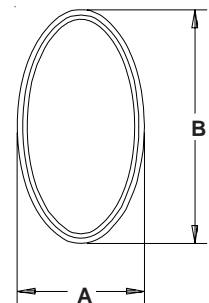

IF YOU HAVE ANY QUESTIONS REGARDING SIZE OUTSIDE OF THESE LIMITATIONS, PLEASE CONTACT TIMELINE

HALF ROUNDS

Minimum Diameter DS Frame: 24"
Minimum Diameter SH Picture Frame: 24"
Maximum Diameter: 114"

QUARTER ROUNDS

EXTENDED LEG HALF ROUNDS

Minimum Leg: 7"
Minimum Base: 24"
Maximum Base: 120"
Maximum R.O.: 40 Sq. Ft.

ELLIPSE

Minimum Height: 15"
Minimum Base: 30"
Maximum Base: 120"

EXTENDED LEG GOTHIC

Minimum Radius: 12"
Minimum Base: 20"
Maximum Base: 120"
Maximum R.O.: 40 Sq. Ft.

GOthic

Minimum Radius: 12"
Minimum Base: 14"
Maximum Base: 120"
Maximum R.O.: 40 Sq. Ft.

SEGMENT

Minimum Height: 12"
Minimum Base: 24"
Maximum Base: 144"
Minimum Width to Height Ratio: 5:1

OVAL

Minimum Width: 24" (36" SH)
Minimum Height: 36" (40" SH)
Maximum Width: 84"
Maximum Height: 144"
Maximum R.O.: 40 Sq. Ft.

CIRCLE

Minimum Diameter: 24"
Maximum Diameter: 80"

EXTENDED LEG SEGMENTS

Minimum Base: 14"
Maximum Radius: 12"
Minimum Leg: 7"

Maximum Height: 120"
Maximum Base: 120"
Maximum R.O.: 40 Sq. Ft.

Direct Set and Single Hung Picture Frame Specialty units are available within the above parameters. Other custom shapes are available upon request. 10' Maximum in either width or height, not to exceed 40 sq. ft.