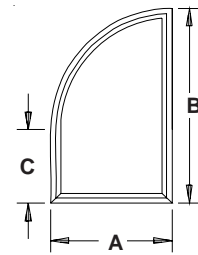

TRIANGLE

Minimum Base: 18"
Minimum Height: 7"
Maximum Base: 120"
Minimum Pitch: 5/12

PENTOID

Minimum Side: 7"
Minimum Base: 18"
Minimum Height: 18"
Maximum Base: 120"
Minimum Pitch: 5/12

Direct Set and Single Hung Picture Frame Specialty units are available within the above parameters. Other custom shapes are available upon request. 10' Maximum in either width or height, not to exceed 40 sq. ft.

IF YOU HAVE ANY QUESTIONS REGARDING SIZE OUTSIDE OF THESE LIMITATIONS, PLEASE CONTACT TIMELINE

HALF ROUNDS

Minimum Diameter DS Frame: 24"
Minimum Diameter SH Picture Frame: 24"
Maximum Diameter: 114"

QUARTER ROUNDS

Minimum Base: 14"
Maximum Base: 80"

EXTENDED LEG QUARTER ROUNDS

Minimum Leg: 7"
Minimum Base: 14"
Maximum Base: 80"
Maximum R.O.: 40 Sq. Ft.

EXTENDED LEG ELLIPSE

Minimum Leg: 7"
Minimum Base: 30"
Maximum Base: 120"
Maximum R.O.: 40 Sq. Ft.

GOthic

Minimum Radius: 12"
Minimum Base: 14"
Maximum Base: 120"
Maximum R.O.: 40 Sq. Ft.

SEGMENT

Minimum Height: 12"
Minimum Base: 24"
Maximum Base: 144"
Minimum Width to Height Ratio: 5:1

OVAL

Minimum Width: 24" (36" SH)
Minimum Height: 36" (40" SH)
Maximum Width: 84"
Maximum Height: 144"
Maximum R.O.: 40 Sq. Ft.