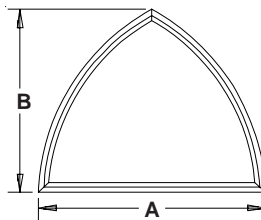

Minimum Base: 14"
Maximum Base: 80"

EXTENDED LEG QUARTER ROUNDS

Minimum Leg: 7"
Minimum Base: 14"
Maximum Base: 80"
Maximum R.O.: 40 Sq. Ft.

EXTENDED LEG ELLIPSE

Minimum Leg: 7"
Minimum Base: 30"
Maximum Base: 120"
Maximum R.O.: 40 Sq. Ft.

EXTENDED LEG HALF ROUNDS

Minimum Leg: 7"
Minimum Base: 24"
Maximum Base: 120"
Maximum R.O.: 40 Sq. Ft.

ELLIPSE

Minimum Height: 15"
Minimum Base: 30"
Maximum Base: 120"

EXTENDED LEG GOTHIC

Minimum Radius: 12"
Minimum Base: 20"
Maximum Base: 120"
Maximum R.O.: 40 Sq. Ft.

GOthic

Minimum Radius: 12"
Minimum Base: 14"
Maximum Base: 120"
Maximum R.O.: 40 Sq. Ft.

SEGMENT

Minimum Height: 12"
Minimum Base: 24"
Maximum Base: 144"
Minimum Width to Height Ratio: 5:1

OVAL

Minimum Width: 24" (36" SH)
Minimum Height: 36" (40" SH)
Maximum Width: 84"
Maximum Height: 144"
Maximum R.O.: 40 Sq. Ft.

CIRCLE

Minimum Diameter: 24"
Maximum Diameter: 80"

EXTENDED LEG SEGMENTS

Minimum Base: 14"
Maximum Radius: 12"
Minimum Leg: 7"

Maximum Height: 120"
Maximum Base: 120"
Maximum R.O.: 40 Sq. Ft.

Direct Set and Single Hung Picture Frame Specialty units are available within the above parameters. Other custom shapes are available upon request. 10' Maximum in either width or height, not to exceed 40 sq. ft.