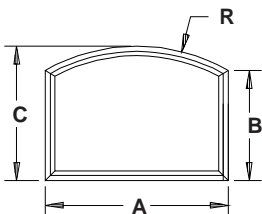

EXTENDED LEG ELLIPSE

Minimum Leg: 7"
 Minimum Base: 30"
 Maximum Base: 120"
 Maximum R.O.: 40 Sq. Ft.

ELLIPSE

Minimum Height: 15"
 Minimum Base: 30"
 Maximum Base: 120"

EXTENDED LEG GOTHIC

Minimum Radius: 12"
 Minimum Base: 20"
 Maximum Base: 120"
 Maximum R.O.: 40 Sq. Ft.

GOthic

Minimum Radius: 12"
 Minimum Base: 14"
 Maximum Base: 120"
 Maximum R.O.: 40 Sq. Ft.

SEGMENT

Minimum Height: 12"
 Minimum Base: 24"
 Maximum Base: 144"
 Minimum Width to Height Ratio: 5:1

OVAL

Minimum Width: 24" (36" SH)
 Minimum Height: 36" (40" SH)
 Maximum Width: 84"
 Maximum Height: 144"
 Maximum R.O.: 40 Sq. Ft.

CIRCLE

Minimum Diameter: 24"
 Maximum Diameter: 80"

EXTENDED LEG SEGMENTS

Minimum Base: 14"
 Maximum Radius: 12"
 Minimum Leg: 7"

Maximum Height: 120"
 Maximum Base: 120"
 Maximum R.O.: 40 Sq. Ft.

Direct Set and Single Hung Picture Frame Specialty units are available within the above parameters. Other custom shapes are available upon request. 10' Maximum in either width or height, not to exceed 40 sq. ft.