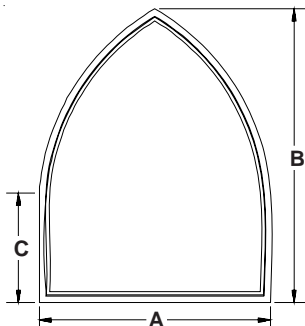

Minimum Base: 14"
Maximum Base: 80"

EXTENDED LEG QUARTER ROUNDS

Minimum Leg: 7"
Minimum Base: 14"
Maximum Base: 80"
Maximum R.O.: 40 Sq. Ft.

EXTENDED LEG ELLIPSE

Minimum Leg: 7"
Minimum Base: 30"
Maximum Base: 120"
Maximum R.O.: 40 Sq. Ft.

EXTENDED LEG HALF ROUNDS

Minimum Leg: 7"
Minimum Base: 24"
Maximum Base: 120"
Maximum R.O.: 40 Sq. Ft.

ELLIPSE

Minimum Height: 15"
Minimum Base: 30"
Maximum Base: 120"

EXTENDED LEG GOTHIC

Minimum Radius: 12"
Minimum Base: 20"
Maximum Base: 120"
Maximum R.O.: 40 Sq. Ft.

GOthic

Minimum Radius: 12"
Minimum Base: 14"
Maximum Base: 120"
Maximum R.O.: 40 Sq. Ft.

SEGMENT

Minimum Height: 12"
Minimum Base: 24"
Maximum Base: 144"
Minimum Width to Height Ratio: 5:1

OVAL

Minimum Width: 24" (36" SH)
Minimum Height: 36" (40" SH)
Maximum Width: 84"
Maximum Height: 144"
Maximum R.O.: 40 Sq. Ft.

CIRCLE

Minimum Diameter: 24"
Maximum Diameter: 80"

EXTENDED LEG SEGMENTS

Minimum Base: 14"
Maximum Radius: 12"
Minimum Leg: 7"

Maximum Height: 120"
Maximum Base: 120"
Maximum R.O.: 40 Sq. Ft.

Direct Set and Single Hung Picture Frame Specialty units are available within the above parameters. Other custom shapes are available upon request. 10' Maximum in either width or height, not to exceed 40 sq. ft.