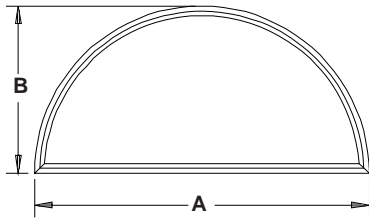

TRAPEZOID

Minimum Side: 7"
Minimum Height: 18"
Minimum Base: 18"
Maximum Base: 120"

PARALLELOGRAM

RIGHT

Minimum Side: 14"
Maximum Base: 120"
Minimum Pitch: 5/12

EXTENDED OCTAGON

Minimum Side: 20"
Maximum Base: 72"

TRIANGLE

Minimum Base: 18"
Minimum Height: 7"
Maximum Base: 120"
Minimum Pitch: 5/12

PENTOID

Minimum Side: 7"
Minimum Base: 18"
Minimum Height: 18"
Maximum Base: 120"
Minimum Pitch: 5/12

Direct Set and Single Hung Picture Frame Specialty units are available within the above parameters. Other custom shapes are available upon request. 10' Maximum in either width or height, not to exceed 40 sq. ft.

IF YOU HAVE ANY QUESTIONS REGARDING SIZE OUTSIDE OF THESE LIMITATIONS, PLEASE CONTACT TIMELINE

HALF ROUNDS

Minimum Diameter DS Frame: 24"
 Minimum Diameter SH Picture Frame: 24"
 Maximum Diameter: 114"

QUARTER ROUNDS

GOthic

Minimum Radius: 12"
 Minimum Base: 14"
 Maximum Base: 120"
 Maximum R.O.: 40 Sq. Ft.

SEGMENT

Minimum Height: 12"
 Minimum Base: 24"
 Maximum Base: 144"
 Minimum Width to Height Ratio: 5:1

OVAL

Minimum Width: 24" (36" SH)
 Minimum Height: 36" (40" SH)
 Maximum Width: 84"
 Maximum Height: 144"
 Maximum R.O.: 40 Sq. Ft.