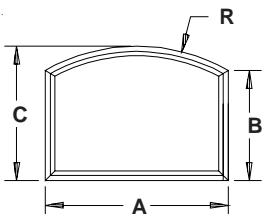

EXTENDED LEG HALF ROUNDS

Minimum Leg: 7"
Minimum Base: 24"
Maximum Base: 120"
Maximum R.O.: 40 Sq. Ft.

ELLIPSE

Minimum Height: 15"
Minimum Base: 30"
Maximum Base: 120"

EXTENDED LEG GOTHIC

Minimum Radius: 12"
Minimum Base: 20"
Maximum Base: 120"
Maximum R.O.: 40 Sq. Ft.

GOthic

Minimum Radius: 12"
Minimum Base: 14"
Maximum Base: 120"
Maximum R.O.: 40 Sq. Ft.

SEGMENT

Minimum Height: 12"
Minimum Base: 24"
Maximum Base: 144"
Minimum Width to Height Ratio: 5:1

OVAL

Minimum Width: 24" (36" SH)
Minimum Height: 36" (40" SH)
Maximum Width: 84"
Maximum Height: 144"
Maximum R.O.: 40 Sq. Ft.

CIRCLE

Minimum Diameter: 24"
Maximum Diameter: 80"

EXTENDED LEG SEGMENTS

Minimum Base: 14"
Maximum Radius: 12"
Minimum Leg: 7"

Maximum Height: 120"
Maximum Base: 120"
Maximum R.O.: 40 Sq. Ft.

Direct Set and Single Hung Picture Frame Specialty units are available within the above parameters. Other custom shapes are available upon request. 10' Maximum in either width or height, not to exceed 40 sq. ft.