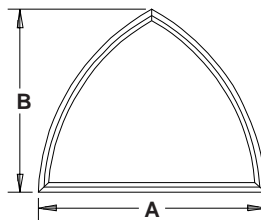

Minimum Base: 14"
 Maximum Base: 80"

EXTENDED LEG QUARTER ROUNDS

Minimum Leg: 7"
 Minimum Base: 14"
 Maximum Base: 80"
 Maximum R.O.: 40 Sq. Ft.

EXTENDED LEG HALF ROUNDS

Minimum Leg: 7"
 Minimum Base: 24"
 Maximum Base: 120"
 Maximum R.O.: 40 Sq. Ft.

EXTENDED LEG ELLIPSE

Minimum Leg: 7"
 Minimum Base: 30"
 Maximum Base: 120"
 Maximum R.O.: 40 Sq. Ft.

ELLIPSE

Minimum Height: 15"
 Minimum Base: 30"
 Maximum Base: 120"

EXTENDED LEG GOTHIC

Minimum Radius: 12"
 Minimum Base: 20"
 Maximum Base: 120"
 Maximum R.O.: 40 Sq. Ft.

GOthic

Minimum Radius: 12"
 Minimum Base: 14"
 Maximum Base: 120"
 Maximum R.O.: 40 Sq. Ft.

SEGMENT

Minimum Height: 12"
 Minimum Base: 24"
 Maximum Base: 144"
 Minimum Width to Height Ratio: 5:1

OVAL

Minimum Width: 24" (36" SH)
 Minimum Height: 36" (40" SH)
 Maximum Width: 84"
 Maximum Height: 144"
 Maximum R.O.: 40 Sq. Ft.

CIRCLE

Minimum Diameter: 24"
 Maximum Diameter: 80"

EXTENDED LEG SEGMENTS

Minimum Base: 14"
 Maximum Radius: 12"
 Minimum Leg: 7"

Maximum Height: 120"
 Maximum Base: 120"
 Maximum R.O.: 40 Sq. Ft.

Direct Set and Single Hung Picture Frame Specialty units are available within the above parameters. Other custom shapes are available upon request. 10' Maximum in either width or height, not to exceed 40 sq. ft.