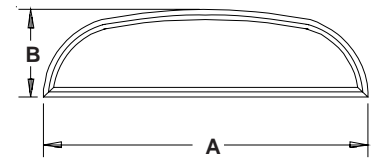

IF YOU HAVE ANY QUESTIONS REGARDING SIZE OUTSIDE OF THESE LIMITATIONS, PLEASE CONTACT TIMELINE

HALF ROUNDS

Minimum Diameter DS Frame: 24"
Minimum Diameter SH Picture Frame: 24"
Maximum Diameter: 114"

QUARTER ROUNDS

Minimum Base: 14"
Maximum Base: 80"

EXTENDED LEG QUARTER ROUNDS

Minimum Leg: 7"
Minimum Base: 14"
Maximum Base: 80"
Maximum R.O.: 40 Sq. Ft.

EXTENDED LEG ELLIPSE

Minimum Leg: 7"
Minimum Base: 30"
Maximum Base: 120"
Maximum R.O.: 40 Sq. Ft.

EXTENDED LEG HALF ROUNDS

Minimum Leg: 7"
Minimum Base: 24"
Maximum Base: 120"
Maximum R.O.: 40 Sq. Ft.

ELLIPSE

Minimum Height: 15"
Minimum Base: 30"
Maximum Base: 120"

EXTENDED LEG GOTHIC

Minimum Radius: 12"
Minimum Base: 20"
Maximum Base: 120"
Maximum R.O.: 40 Sq. Ft.

GOthic

Minimum Radius: 12"
Minimum Base: 14"
Maximum Base: 120"
Maximum R.O.: 40 Sq. Ft.

SEGMENT

Minimum Height: 12"
Minimum Base: 24"
Maximum Base: 144"
Minimum Width to Height Ratio: 5:1

OVAL

Minimum Width: 24" (36" SH)
Minimum Height: 36" (40" SH)
Maximum Width: 84"
Maximum Height: 144"
Maximum R.O.: 40 Sq. Ft.