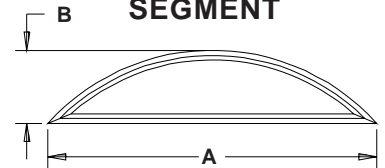

Minimum Base: 14"
 Maximum Base: 80"

EXTENDED LEG QUARTER ROUNDS

Minimum Leg: 7"
 Minimum Base: 14"
 Maximum Base: 80"
 Maximum R.O.: 40 Sq. Ft.

EXTENDED LEG HALF ROUNDS

Minimum Leg: 7"
 Minimum Base: 24"
 Maximum Base: 120"
 Maximum R.O.: 40 Sq. Ft.

EXTENDED LEG ELLIPSE

Minimum Leg: 7"
 Minimum Base: 30"
 Maximum Base: 120"
 Maximum R.O.: 40 Sq. Ft.

ELLIPSE

Minimum Height: 15"
 Minimum Base: 30"
 Maximum Base: 120"

EXTENDED LEG GOTHIC

Minimum Radius: 12"
 Minimum Base: 20"
 Maximum Base: 120"
 Maximum R.O.: 40 Sq. Ft.

GOthic

Minimum Radius: 12"
 Minimum Base: 14"
 Maximum Base: 120"
 Maximum R.O.: 40 Sq. Ft.

SEGMENT

Minimum Height: 12"
 Minimum Base: 24"
 Maximum Base: 144"
 Minimum Width to Height Ratio: 5:1

OVAL

Minimum Width: 24" (36" SH)
 Minimum Height: 36" (40" SH)
 Maximum Width: 84"
 Maximum Height: 144"
 Maximum R.O.: 40 Sq. Ft.