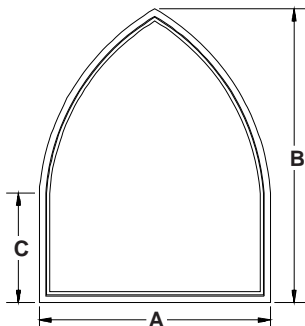

Minimum Base: 14"
 Maximum Base: 80"

EXTENDED LEG QUARTER ROUNDS

Minimum Leg: 7"
 Minimum Base: 14"
 Maximum Base: 80"
 Maximum R.O.: 40 Sq. Ft.

EXTENDED LEG HALF ROUNDS

Minimum Leg: 7"
 Minimum Base: 24"
 Maximum Base: 120"
 Maximum R.O.: 40 Sq. Ft.

EXTENDED LEG ELLIPSE

Minimum Leg: 7"
 Minimum Base: 30"
 Maximum Base: 120"
 Maximum R.O.: 40 Sq. Ft.

ELLIPSE

Minimum Height: 15"
 Minimum Base: 30"
 Maximum Base: 120"

EXTENDED LEG GOTHIC

Minimum Radius: 12"
 Minimum Base: 20"
 Maximum Base: 120"
 Maximum R.O.: 40 Sq. Ft.

GOthic

Minimum Radius: 12"
 Minimum Base: 14"
 Maximum Base: 120"
 Maximum R.O.: 40 Sq. Ft.

SEGMENT

Minimum Height: 12"
 Minimum Base: 24"
 Maximum Base: 144"
 Minimum Width to Height Ratio: 5:1

OVAL

Minimum Width: 24" (36" SH)
 Minimum Height: 36" (40" SH)
 Maximum Width: 84"
 Maximum Height: 144"
 Maximum R.O.: 40 Sq. Ft.

CIRCLE

Minimum Diameter: 24"
 Maximum Diameter: 80"

EXTENDED LEG SEGMENTS

Minimum Base: 14"
 Maximum Radius: 12"
 Minimum Leg: 7"

Maximum Height: 120"
 Maximum Base: 120"
 Maximum R.O.: 40 Sq. Ft.

Direct Set and Single Hung Picture Frame Specialty units are available within the above parameters. Other custom shapes are available upon request. 10' Maximum in either width or height, not to exceed 40 sq. ft.