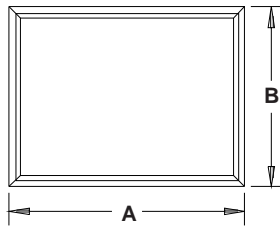

TRAPEZOID

Minimum Side: 7"
Minimum Height: 18"
Minimum Base: 18"
Maximum Base: 120"
Minimum Pitch: 5/12

RECTANGLE

Minimum Base: 12"
Maximum Base: 120"
Maximum R.O. = 40 sq. ft.

OCTAGON

Minimum Side: 20"
Maximum Base: 72"

TRAPEZOID

Minimum Side: 7"
Minimum Height: 18"
Minimum Base: 18"
Maximum Base: 120"

PARALLELOGRAM

RIGHT

Minimum Side: 14"
Maximum Base: 120"
Minimum Pitch: 5/12

EXTENDED OCTAGON

Minimum Side: 20"
Maximum Base: 72"

TRIANGLE

Minimum Base: 18"
Minimum Height: 7"
Maximum Base: 120"
Minimum Pitch: 5/12

PENTOID

Minimum Side: 7"
Minimum Base: 18"
Minimum Height: 18"
Maximum Base: 120"
Minimum Pitch: 5/12

Direct Set and Single Hung Picture Frame Specialty units are available within the above parameters. Other custom shapes are available upon request. 10' Maximum in either width or height, not to exceed 40 sq. ft.

CIRCLE

Minimum Diameter: 24"
 Maximum Diameter: 80"

EXTENDED LEG SEGMENTS

Minimum Base: 14"
 Maximum Radius: 12"
 Minimum Leg: 7"

Maximum Height: 120"
 Maximum Base: 120"
 Maximum R.O.: 40 Sq. Ft.

Direct Set and Single Hung Picture Frame Specialty units are available within the above parameters. Other custom shapes are available upon request. 10' Maximum in either width or height, not to exceed 40 sq. ft.