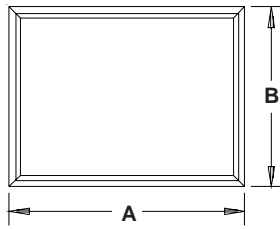

TRAPEZOID

Minimum Side: 7"
Minimum Height: 18"
Minimum Base: 18"
Maximum Base: 120"
Minimum Pitch: 5/12

RECTANGLE

Minimum Base: 12"
Maximum Base: 120"
Maximum R.O. = 40 sq. ft.

OCTAGON

Minimum Side: 20"
Maximum Base: 72"

TRAPEZOID

Minimum Side: 7"
Minimum Height: 18"
Minimum Base: 18"
Maximum Base: 120"

PARALLELOGRAM

RIGHT

Minimum Side: 14"
Maximum Base: 120"
Minimum Pitch: 5/12

EXTENDED OCTAGON

Minimum Side: 20"
Maximum Base: 72"

TRIANGLE

Minimum Base: 18"
Minimum Height: 7"
Maximum Base: 120"
Minimum Pitch: 5/12

PENTOID

Minimum Side: 7"
Minimum Base: 18"
Minimum Height: 18"
Maximum Base: 120"
Minimum Pitch: 5/12

Direct Set and Single Hung Picture Frame Specialty units are available within the above parameters. Other custom shapes are available upon request. 10' Maximum in either width or height, not to exceed 40 sq. ft.

CIRCLE

Minimum Diameter: 24"
Maximum Diameter: 80"

EXTENDED LEG SEGMENTS

Minimum Base: 14"
Maximum Radius: 12"
Minimum Leg: 7"

Maximum Height: 120"
Maximum Base: 120"
Maximum R.O.: 40 Sq. Ft.

Direct Set and Single Hung Picture Frame Specialty units are available within the above parameters. Other custom shapes are available upon request. 10' Maximum in either width or height, not to exceed 40 sq. ft.