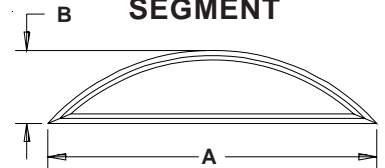

Minimum Base: 14"
Maximum Base: 80"

EXTENDED LEG QUARTER ROUNDS

Minimum Leg: 7"
Minimum Base: 14"
Maximum Base: 80"
Maximum R.O.: 40 Sq. Ft.

EXTENDED LEG ELLIPSE

Minimum Leg: 7"
Minimum Base: 30"
Maximum Base: 120"
Maximum R.O.: 40 Sq. Ft.

EXTENDED LEG HALF ROUNDS

Minimum Leg: 7"
Minimum Base: 24"
Maximum Base: 120"
Maximum R.O.: 40 Sq. Ft.

ELLIPSE

Minimum Height: 15"
Minimum Base: 30"
Maximum Base: 120"

EXTENDED LEG GOTHIC

Minimum Radius: 12"
Minimum Base: 20"
Maximum Base: 120"
Maximum R.O.: 40 Sq. Ft.

GOthic

Minimum Radius: 12"
Minimum Base: 14"
Maximum Base: 120"
Maximum R.O.: 40 Sq. Ft.

SEGMENT

Minimum Height: 12"
Minimum Base: 24"
Maximum Base: 144"
Minimum Width to Height Ratio: 5:1

OVAL

Minimum Width: 24" (36" SH)
Minimum Height: 36" (40" SH)
Maximum Width: 84"
Maximum Height: 144"
Maximum R.O.: 40 Sq. Ft.