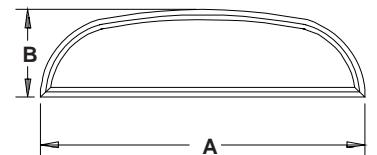

IF YOU HAVE ANY QUESTIONS REGARDING SIZE OUTSIDE OF THESE LIMITATIONS, PLEASE CONTACT TIMELINE

HALF ROUNDS

Minimum Diameter DS Frame: 24"
 Minimum Diameter SH Picture Frame: 24"
 Maximum Diameter: 114"

QUARTER ROUNDS

Minimum Base: 14"
 Maximum Base: 80"

EXTENDED LEG QUARTER ROUNDS

Minimum Leg: 7"
 Minimum Base: 14"
 Maximum Base: 80"
 Maximum R.O.: 40 Sq. Ft.

EXTENDED LEG HALF ROUNDS

Minimum Leg: 7"
 Minimum Base: 24"
 Maximum Base: 120"
 Maximum R.O.: 40 Sq. Ft.

EXTENDED LEG ELLIPSE

Minimum Leg: 7"
 Minimum Base: 30"
 Maximum Base: 120"
 Maximum R.O.: 40 Sq. Ft.

ELLIPSE

Minimum Height: 15"
 Minimum Base: 30"
 Maximum Base: 120"

EXTENDED LEG GOTHIC

Minimum Radius: 12"
 Minimum Base: 20"
 Maximum Base: 120"
 Maximum R.O.: 40 Sq. Ft.

GOthic

Minimum Radius: 12"
 Minimum Base: 14"
 Maximum Base: 120"
 Maximum R.O.: 40 Sq. Ft.

SEGMENT

Minimum Height: 12"
 Minimum Base: 24"
 Maximum Base: 144"
 Minimum Width to Height Ratio: 5:1

OVAL

Minimum Width: 24" (36" SH)
 Minimum Height: 36" (40" SH)
 Maximum Width: 84"
 Maximum Height: 144"
 Maximum R.O.: 40 Sq. Ft.