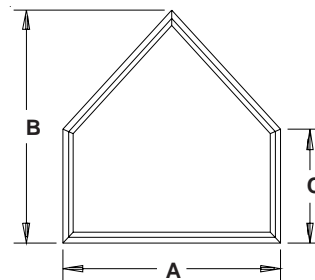

TRAPEZOID

Minimum Side: 7"
Minimum Height: 18"
Minimum Base: 18"
Maximum Base: 120"

PARALLELOGRAM

RIGHT

Minimum Side: 14"
Maximum Base: 120"
Minimum Pitch: 5/12

EXTENDED OCTAGON

Minimum Side: 20"
Maximum Base: 72"

TRIANGLE

Minimum Base: 18"
Minimum Height: 7"
Maximum Base: 120"
Minimum Pitch: 5/12

PENTOID

Minimum Side: 7"
Minimum Base: 18"
Minimum Height: 18"
Maximum Base: 120"
Minimum Pitch: 5/12

Direct Set and Single Hung Picture Frame Specialty units are available within the above parameters. Other custom shapes are available upon request. 10' Maximum in either width or height, not to exceed 40 sq. ft.

GOthic

Minimum Radius: 12"
Minimum Base: 14"
Maximum Base: 120"
Maximum R.O.: 40 Sq. Ft.

SEGMENT

Minimum Height: 12"
Minimum Base: 24"
Maximum Base: 144"
Minimum Width to Height Ratio: 5:1

OVAL

Minimum Width: 24" (36" SH)
Minimum Height: 36" (40" SH)
Maximum Width: 84"
Maximum Height: 144"
Maximum R.O.: 40 Sq. Ft.

CIRCLE

Minimum Diameter: 24"
Maximum Diameter: 80"

EXTENDED LEG SEGMENTS

Minimum Base: 14"
Maximum Radius: 12"
Minimum Leg: 7"

Maximum Height: 120"
Maximum Base: 120"
Maximum R.O.: 40 Sq. Ft.

Direct Set and Single Hung Picture Frame Specialty units are available within the above parameters. Other custom shapes are available upon request. 10' Maximum in either width or height, not to exceed 40 sq. ft.