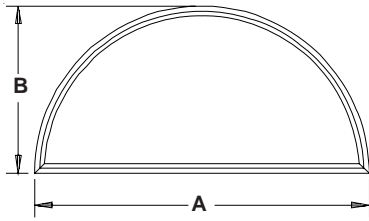

TRAPEZOID

Minimum Side: 7"
Minimum Height: 18"
Minimum Base: 18"
Maximum Base: 120"

PARALLELOGRAM

RIGHT

Minimum Side: 14"
Maximum Base: 120"
Minimum Pitch: 5/12

EXTENDED OCTAGON

Minimum Side: 20"
Maximum Base: 72"

TRIANGLE

Minimum Base: 18"
Minimum Height: 7"
Maximum Base: 120"
Minimum Pitch: 5/12

PENTOID

Minimum Side: 7"
Minimum Base: 18"
Minimum Height: 18"
Maximum Base: 120"
Minimum Pitch: 5/12

Direct Set and Single Hung Picture Frame Specialty units are available within the above parameters. Other custom shapes are available upon request. 10' Maximum in either width or height, not to exceed 40 sq. ft.

IF YOU HAVE ANY QUESTIONS REGARDING SIZE OUTSIDE OF THESE LIMITATIONS, PLEASE CONTACT TIMELINE

HALF ROUNDS

Minimum Diameter DS Frame: 24"
Minimum Diameter SH Picture Frame: 24"
Maximum Diameter: 114"

QUARTER ROUNDS

GOthic

Minimum Radius: 12"
Minimum Base: 14"
Maximum Base: 120"
Maximum R.O.: 40 Sq. Ft.

SEGMENT

Minimum Height: 12"
Minimum Base: 24"
Maximum Base: 144"
Minimum Width to Height Ratio: 5:1

OVAL

Minimum Width: 24" (36" SH)
Minimum Height: 36" (40" SH)
Maximum Width: 84"
Maximum Height: 144"
Maximum R.O.: 40 Sq. Ft.