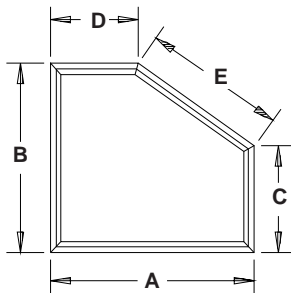

TRAPEZOID

Minimum Side: 7"
Minimum Height: 18"
Minimum Base: 18"
Maximum Base: 120"
Minimum Pitch: 5/12

RECTANGLE

Minimum Base: 12"
Maximum Base: 120"
Maximum R.O. = 40 sq. ft.

OCTAGON

Minimum Side: 20"
Maximum Base: 72"

TRAPEZOID

Minimum Side: 7"
Minimum Height: 18"
Minimum Base: 18"
Maximum Base: 120"

PARALLELOGRAM

RIGHT

Minimum Side: 14"
Maximum Base: 120"
Minimum Pitch: 5/12

EXTENDED OCTAGON

Minimum Side: 20"
Maximum Base: 72"

TRIANGLE

Minimum Base: 18"
Minimum Height: 7"
Maximum Base: 120"
Minimum Pitch: 5/12

PENTOID

Minimum Side: 7"
Minimum Base: 18"
Minimum Height: 18"
Maximum Base: 120"
Minimum Pitch: 5/12

Direct Set and Single Hung Picture Frame Specialty units are available within the above parameters. Other custom shapes are available upon request. 10' Maximum in either width or height, not to exceed 40 sq. ft.

GOthic

Minimum Radius: 12"
 Minimum Base: 14"
 Maximum Base: 120"
 Maximum R.O.: 40 Sq. Ft.

SEGMENT

Minimum Height: 12"
 Minimum Base: 24"
 Maximum Base: 144"
 Minimum Width to Height Ratio: 5:1

OVAL

Minimum Width: 24" (36" SH)
 Minimum Height: 36" (40" SH)
 Maximum Width: 84"
 Maximum Height: 144"
 Maximum R.O.: 40 Sq. Ft.