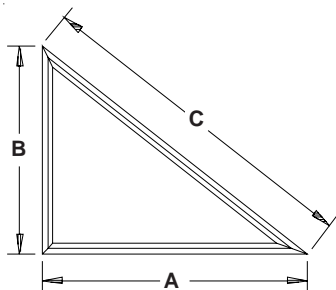

TRAPEZOID

Minimum Side: 7"
Minimum Height: 18"
Minimum Base: 18"
Maximum Base: 120"
Minimum Pitch: 5/12

RECTANGLE

Minimum Base: 12"
Maximum Base: 120"
Maximum R.O. = 40 sq. ft.

OCTAGON

Minimum Side: 20"
Maximum Base: 72"

TRAPEZOID

Minimum Side: 7"
Minimum Height: 18"
Minimum Base: 18"
Maximum Base: 120"

PARALLELOGRAM

RIGHT

Minimum Side: 14"
Maximum Base: 120"
Minimum Pitch: 5/12

EXTENDED OCTAGON

Minimum Side: 20"
Maximum Base: 72"

TRIANGLE

Minimum Base: 18"
Minimum Height: 7"
Maximum Base: 120"
Minimum Pitch: 5/12

PENTOID

Minimum Side: 7"
Minimum Base: 18"
Minimum Height: 18"
Maximum Base: 120"
Minimum Pitch: 5/12

Direct Set and Single Hung Picture Frame Specialty units are available within the above parameters. Other custom shapes are available upon request. 10' Maximum in either width or height, not to exceed 40 sq. ft.

IF YOU HAVE ANY QUESTIONS REGARDING SIZE OUTSIDE OF THESE LIMITATIONS, PLEASE CONTACT TIMELINE

HALF ROUNDS

Minimum Diameter DS Frame: 24"
Minimum Diameter SH Picture Frame: 24"
Maximum Diameter: 114"

QUARTER ROUNDS