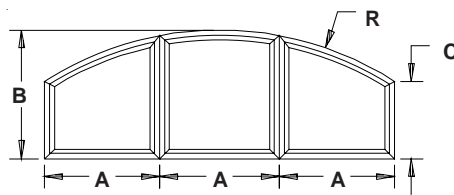

GOthic

Minimum Radius: 12"
Minimum Base: 14"
Maximum Base: 120"
Maximum R.O.: 40 Sq. Ft.

SEGMENT

Minimum Height: 12"
Minimum Base: 24"
Maximum Base: 144"
Minimum Width to Height Ratio: 5:1

OVAL

Minimum Width: 24" (36" SH)
Minimum Height: 36" (40" SH)
Maximum Width: 84"
Maximum Height: 144"
Maximum R.O.: 40 Sq. Ft.

CIRCLE

Minimum Diameter: 24"
Maximum Diameter: 80"

EXTENDED LEG SEGMENTS

Minimum Base: 14"
Maximum Radius: 12"
Minimum Leg: 7"

Maximum Height: 120"
Maximum Base: 120"
Maximum R.O.: 40 Sq. Ft.

Direct Set and Single Hung Picture Frame Specialty units are available within the above parameters. Other custom shapes are available upon request. 10' Maximum in either width or height, not to exceed 40 sq. ft.