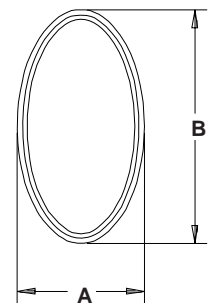

IF YOU HAVE ANY QUESTIONS REGARDING SIZE OUTSIDE OF THESE LIMITATIONS, PLEASE CONTACT TIMELINE

HALF ROUNDS

Minimum Diameter DS Frame: 24"
 Minimum Diameter SH Picture Frame: 24"
 Maximum Diameter: 114"

QUARTER ROUNDS

EXTENDED LEG ELLIPSE

Minimum Leg: 7"
 Minimum Base: 30"
 Maximum Base: 120"
 Maximum R.O.: 40 Sq. Ft.

ELLIPSE

Minimum Height: 15"
 Minimum Base: 30"
 Maximum Base: 120"

EXTENDED LEG GOTHIC

Minimum Radius: 12"
 Minimum Base: 20"
 Maximum Base: 120"
 Maximum R.O.: 40 Sq. Ft.

GOthic

Minimum Radius: 12"
 Minimum Base: 14"
 Maximum Base: 120"
 Maximum R.O.: 40 Sq. Ft.

SEGMENT

Minimum Height: 12"
 Minimum Base: 24"
 Maximum Base: 144"
 Minimum Width to Height Ratio: 5:1

OVAL

Minimum Width: 24" (36" SH)
 Minimum Height: 36" (40" SH)
 Maximum Width: 84"
 Maximum Height: 144"
 Maximum R.O.: 40 Sq. Ft.

CIRCLE

Minimum Diameter: 24"
 Maximum Diameter: 80"

EXTENDED LEG SEGMENTS

Minimum Base: 14"
 Maximum Radius: 12"
 Minimum Leg: 7"

Maximum Height: 120"
 Maximum Base: 120"
 Maximum R.O.: 40 Sq. Ft.

Direct Set and Single Hung Picture Frame Specialty units are available within the above parameters. Other custom shapes are available upon request. 10' Maximum in either width or height, not to exceed 40 sq. ft.