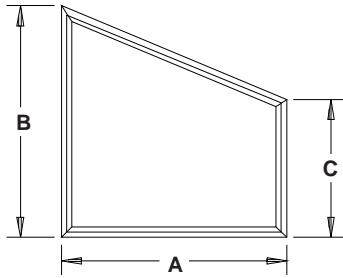

TRAPEZOID

Minimum Side: 7"
Minimum Height: 18"
Minimum Base: 18"
Maximum Base: 120"
Minimum Pitch: 5/12

RECTANGLE

Minimum Base: 12"
Maximum Base: 120"
Maximum R.O. = 40 sq. ft.

OCTAGON

Minimum Side: 20"
Maximum Base: 72"

TRAPEZOID

Minimum Side: 7"
Minimum Height: 18"
Minimum Base: 18"
Maximum Base: 120"

PARALLELOGRAM

RIGHT

Minimum Side: 14"
Maximum Base: 120"
Minimum Pitch: 5/12

EXTENDED OCTAGON

Minimum Side: 20"
Maximum Base: 72"

TRIANGLE

Minimum Base: 18"
Minimum Height: 7"
Maximum Base: 120"
Minimum Pitch: 5/12

PENTOID

Minimum Side: 7"
Minimum Base: 18"
Minimum Height: 18"
Maximum Base: 120"
Minimum Pitch: 5/12

Direct Set and Single Hung Picture Frame Specialty units are available within the above parameters. Other custom shapes are available upon request. 10' Maximum in either width or height, not to exceed 40 sq. ft.

GOthic

Minimum Radius: 12"
 Minimum Base: 14"
 Maximum Base: 120"
 Maximum R.O.: 40 Sq. Ft.

SEGMENT

Minimum Height: 12"
 Minimum Base: 24"
 Maximum Base: 144"
 Minimum Width to Height Ratio: 5:1

OVAL

Minimum Width: 24" (36" SH)
 Minimum Height: 36" (40" SH)
 Maximum Width: 84"
 Maximum Height: 144"
 Maximum R.O.: 40 Sq. Ft.