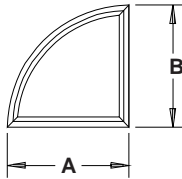

TRAPEZOID

Minimum Side: 7"
Minimum Height: 18"
Minimum Base: 18"
Maximum Base: 120"

PARALLELOGRAM

RIGHT

Minimum Side: 14"
Maximum Base: 120"
Minimum Pitch: 5/12

EXTENDED OCTAGON

Minimum Side: 20"
Maximum Base: 72"

TRIANGLE

Minimum Base: 18"
Minimum Height: 7"
Maximum Base: 120"
Minimum Pitch: 5/12

PENTOID

Minimum Side: 7"
Minimum Base: 18"
Minimum Height: 18"
Maximum Base: 120"
Minimum Pitch: 5/12

Direct Set and Single Hung Picture Frame Specialty units are available within the above parameters. Other custom shapes are available upon request. 10' Maximum in either width or height, not to exceed 40 sq. ft.

IF YOU HAVE ANY QUESTIONS REGARDING SIZE OUTSIDE OF THESE LIMITATIONS, PLEASE CONTACT TIMELINE

HALF ROUNDS

Minimum Diameter DS Frame: 24"
 Minimum Diameter SH Picture Frame: 24"
 Maximum Diameter: 114"

QUARTER ROUNDS

Minimum Base: 14"
 Maximum Base: 80"

EXTENDED LEG QUARTER ROUNDS

Minimum Leg: 7"
 Minimum Base: 14"
 Maximum Base: 80"
 Maximum R.O.: 40 Sq. Ft.

EXTENDED LEG HALF ROUNDS

Minimum Leg: 7"
 Minimum Base: 24"
 Maximum Base: 120"
 Maximum R.O.: 40 Sq. Ft.